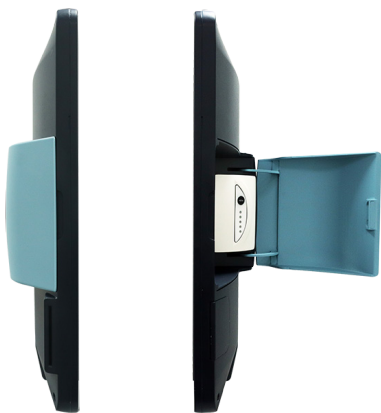

## Medical Cart Computer

# Venus-224/244

22",24" Dual Hot Swappable Battery Medical Cart Computer

## Features

- Intel 10nm Tiger Lake processor.
- Security protect while away : LCD auto turn-off.
- Telemedicine solution integration.
- Dual hot swappable battery design
- Customize alarm LED and physical button