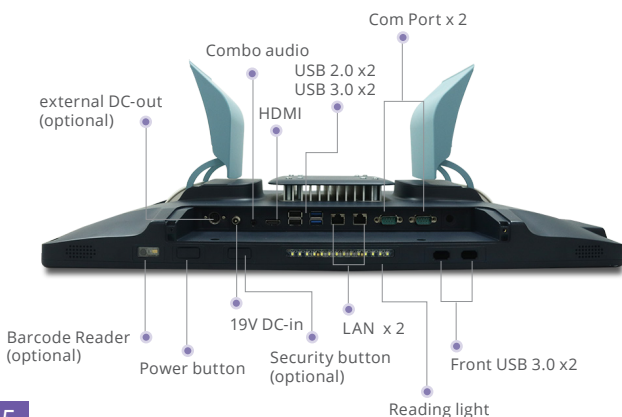

## Medical Cart Computer

# Venus-224/244

22",24" Dual Hot Swappable Battery Medical Cart Computer

## Features

- Intel 10nm Tiger Lake processor.
- Security protect while away : LCD auto turn-off.
- Telemedicine solution integration.
- Dual hot swappable battery design
- Customize alarm LED and physical button

### I/O

USB	Rear I/O : USB 3.0 x2, USB 2.0 x2 Front button I/O : USB 3.0 x2
Video Out	HDMI 1.4 x1
COM	COM port x2
Audio	Combo audio port x1
Ethernet	1.5kv isolated Gigabit LAN x2
DC-in	19V DC-in x1