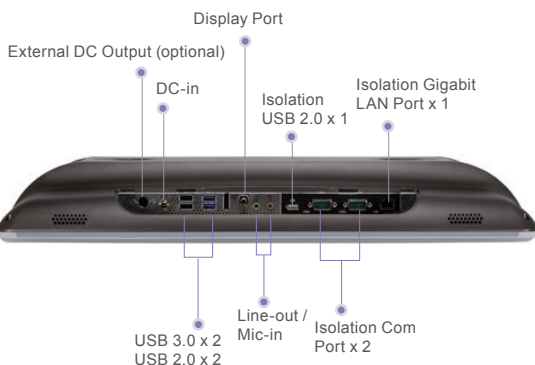

Mobile Cart Computer

Venus-223/Venus-222

22" 24/7 Self-Power Medical Cart Computer

Battery x 1 Battery x 1
 USB 3.0 x 2 Smart Card Reader x 1

Venus-223

Venus-222

Features

- Highest level of medical safety protection: EMC4.0/Safety 3.1
- Cleanability with hospital solvents (front IP65)
- Hot swappable design, support 24/7 run time
- Intel® Skylake Dual-Core i5/Quad-Core J1900
- Support remote monitor/control/update (ORION compatible)
- Lightweight design
- Front reading light bar