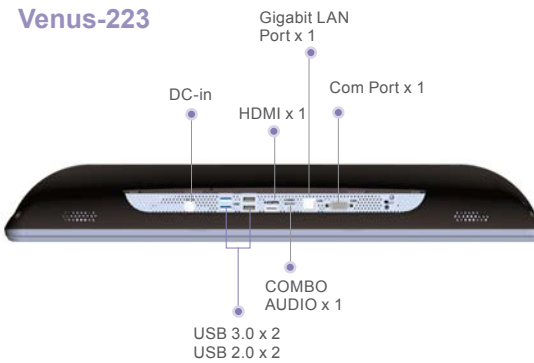

Mobile Cart Computer

Venus-223/Venus-222

22" 24/7 Self-Power Medical Cart Computer

Battery x 1 Battery x 1
 USB 3.0 x 2 Smart Card Reader x 1

Venus-223

Venus-222

Features

- Highest level of medical safety protection: EMC4.0/Safety 3.1
- Cleanability with hospital solvents (front IP65)
- Hot swappable design, support 24/7 run time
- Intel® Skylake Dual-Core i5/Quad-Core J1900
- Support remote monitor/control/update (ORION compatible)
- Lightweight design
- Front reading light bar