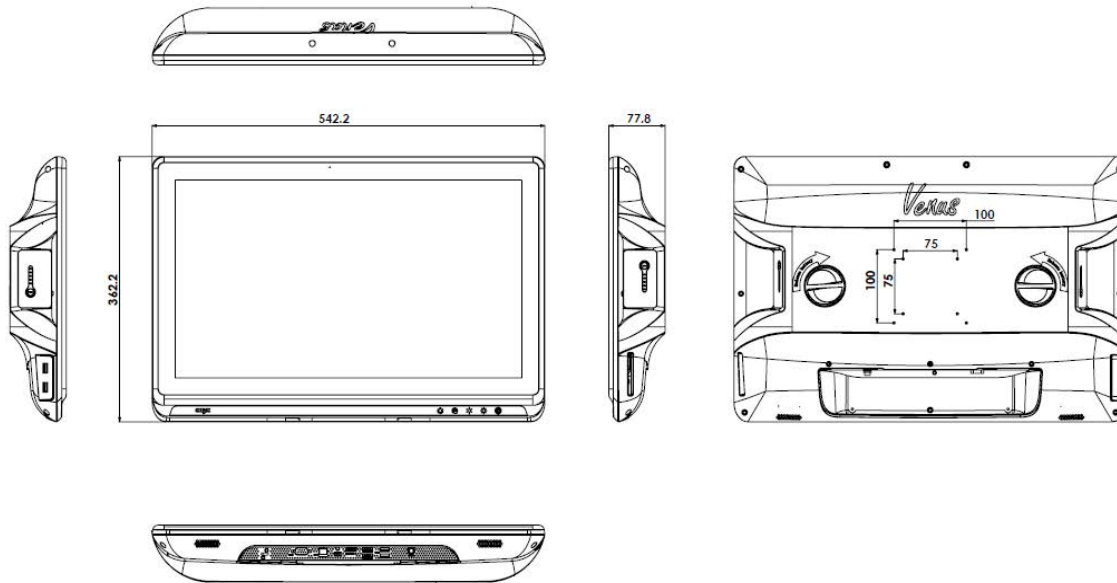

22" 24/7 Self-Power Cart Computer

Dimension / Unit: mm

Ordering Information

- » VENUS-223ST-A1-1010
  Cart Computer.i5 22".Fanless.PCT.4G RAM.SCR.TPM.Battery x2
- » VENUS-223ET-A1-1010
  Cart Computer.i5 22".Fanless.R-TS.4G RAM.SCR.TPM.Battery x2
- » VENUS-222ET-A1-1010
  Cart Computer. J1900. 22". Fanless. R-TS. 4GB RAM. SCR. TPM. Battery x2

Optional Information

- » 1255301501
  Medical Adaptor. 100-240V/1.0-2.5A 24V/6.25A 150W
- » OPM-S02R-A0
  RFID Reader Kit
- » OPM-C09W-A0
  WLAN dual band module kits. INTEL 802.11ac/a/b/g/n+BT
- » OPM-C07W-A2
  WLAN dual band module kits. Atheros 802.11a/b/g/n + BT 4.0
- » OPM-P01C-03
  6-Slot Charger + Medical adaptor 24V/250W
- » UP-P22-A1-1010
  2-Slot Charger + Medical adaptor 24V/150W
- » OPM-V01C-01
  2MP Camera Kit
- » OPM-V02C-01
  5MP Camera Kit