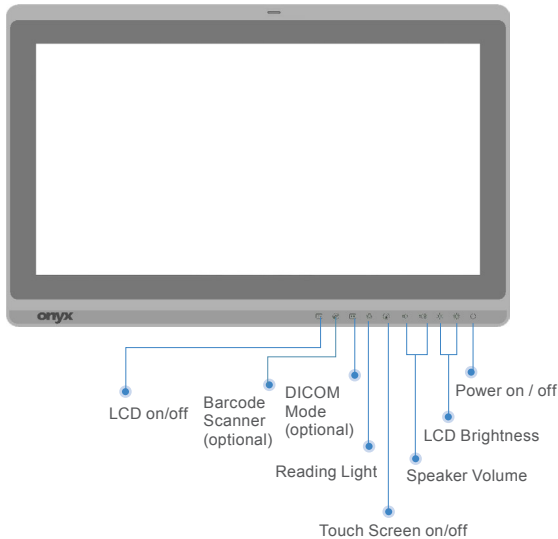

Onyx Smart View Medical Station

ZEUS-248

24" Fanless Smart View 6th Generation Core
i7 Multi-Touch Medical Station

Features

- Intel® 6th Generation Core i7-6600U 3.4GHz Dual Core Processor
- 24" 250-nit Full HD High Contrast MVA LCD
- Supports DDR4 SODIMM up to 32GB
- Capacitive Multi-Touch Screen / 5 Wire Resistive Touch Screen
- Easy Cleaning Flat Screen
- 10 Programmable Smart Function Keys with Dual Colors LED Status Indication
- LAN/USB(optional)/COM(optional) Medical Isolation
- Super Speed 10Gb/s USB 3.1 Port
- PCI Express[x4] x 1, PCI Express[x1] , PCI x1(optional)
- Trusted Platform Module / Smart Card Reader(optional) / RFID Reader(optional)
- Remote Management: Intel Active Management Technology
- +12V to +24V wide range DC input
- 22Wh Backup Battery(optional)

24" Fanless Smart View 6th Generation Core i7 Multi-Touch Medical Station

Dimension / Unit: mm

Ordering Information

- | | |
|------------------------------------------------------------------------------------------|-----------------------------------------------------------------------------------------|
| » ZEUS-248ST-A1-1010
Medical Station.i7-6600U.4GB RAM.24" LCD.12~24V.Capacitive Touch | » ZEUS-248ET-A1-1010
Medical Station.i7-6600U.4GB RAM.24" LCD.12~24V.Resistive Touch |
| » ZEUS-248ST-A2-1010
Medical Station.i5-6300U.4GB RAM.24" LCD.12~24V.Capacitive Touch | » ZEUS-248ET-A2-1010
Medical Station.i5-6300U.4GB RAM.24" LCD.12~24V.Resistive Touch |
| » ZEUS-248ST-A3-1010
Medical Station.i3-6100U.4GB RAM.24" LCD.12~24V.Capacitive Touch | » ZEUS-248ET-A3-1010
Medical Station.i3-6100U.4GB RAM.24" LCD.12~24V.Resistive Touch |