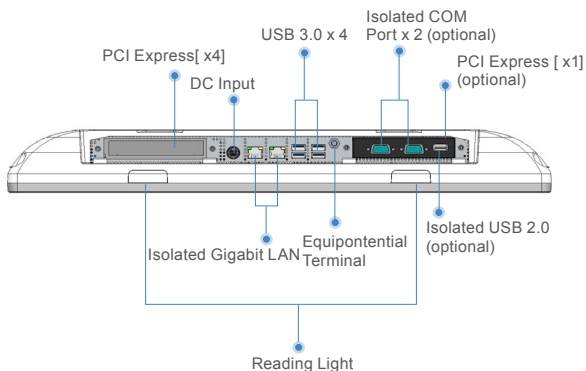

Onyx Smart View Medical Station

ZEUS-248

24" Fanless Smart View 6th Generation Core
i7 Multi-Touch Medical Station

Features

- Intel® 6th Generation Core i7-6600U 3.4GHz Dual Core Processor
- 24" 250-nit Full HD High Contrast MVA LCD
- Supports DDR4 SODIMM up to 32GB
- Capacitive Multi-Touch Screen / 5 Wire Resistive Touch Screen
- Easy Cleaning Flat Screen
- 10 Programmable Smart Function Keys with Dual Colors LED Status Indication
- LAN/USB(optional)/COM(optional) Medical Isolation
- Super Speed 10Gb/s USB 3.1 Port
- PCI Express[x4] x 1, PCI Express[x1] , PCI x1(optional)
- Trusted Platform Module / Smart Card Reader(optional) / RFID Reader(optional)
- Remote Management: Intel Active Management Technology
- +12V to +24V wide range DC input
- 22Wh Backup Battery(optional)