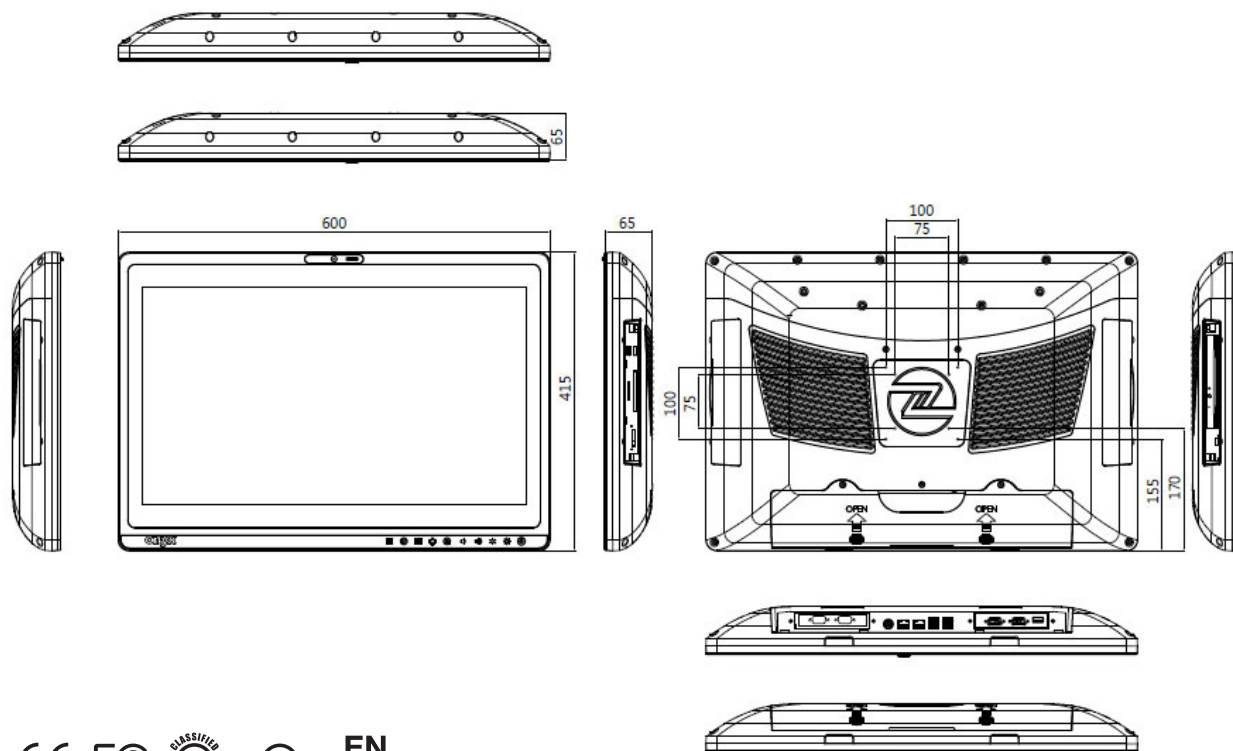

24" Fanless Smart View 6th Generation Core i7 Multi-Touch Medical Station

Dimension / Unit: mm

Ordering Information

» ZEUS-248ST-A1-1010 Medical Station.i7-6600U.4GB RAM.24" LCD.12~24V.Capacitive Touch	» ZEUS-248ET-A1-1010 Medical Station.i7-6600U.4GB RAM.24" LCD.12~24V.Resistive Touch
» ZEUS-248ST-A2-1010 Medical Station.i5-6300U.4GB RAM.24" LCD.12~24V.Capacitive Touch	» ZEUS-248ET-A2-1010 Medical Station.i5-6300U.4GB RAM.24" LCD.12~24V.Resistive Touch
» ZEUS-248ST-A3-1010 Medical Station.i3-6100U.4GB RAM.24" LCD.12~24V.Capacitive Touch	» ZEUS-248ET-A3-1010 Medical Station.i3-6100U.4GB RAM.24" LCD.12~24V.Resistive Touch

Optional Accessories

» 1255301202 Medical Power Adapter, 120W, 24V	» OPM-C02C-A3 One Isolated USB 2.0 + Two Isolated R-232 PCIe Card
» OPM-C06W-A6 Mini Card WLAN Kit, IEEE 802.11a/b/g/n + Bluetooth 4.0	» OPM-V03B-A1 One Display Port + Two RS-232 Kit
» OPM-T003-A3 Slim Slot-in DVD-RW Drive	» OPM-V03B-A2 One Display Port Kit
» OPM-T006-A1 Smart Card Reader Kit	» OPM-T012-A2 Two RS-232 Kit
» OPM-P03C-A4 22Wh Backup Battery	» OPM-V04B-A1 DICOM Kit
» OPM-C02C-A4 Two Isolated RS-232 PCIe Card	» OPM-R02X-A1 PCI Express [X1] Riser Kit
	» OPM-R01P-A1 PCI Riser Kit