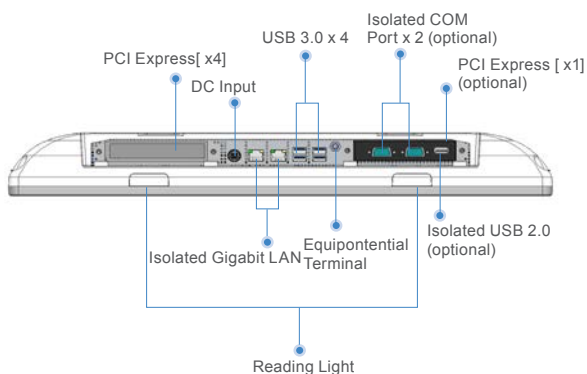

## Smart View Medical Station

## Features

- Intel® 6th Generation Core™ i7-6600U 3.4GHz Dual Core Processor
- 22" 250nits full HD high contrast MVA LCD
- Support DDR4 SODIMM up to 32GB
- Capacitive multi-touch screen/5 wire resistive touch screen
- Easy cleaning flat screen
- 10 programmable smart function keys with dual colours LED status indication
- LAN /USB (optional)/COM(optional) medical isolation
- Super speed 10Gb/s USB 3.1 Port
- PCI Express[x4] x 1, PCI Express[x1] , PCI x1(optional)
- Trusted platform module/smart card reader(optional)/RFID reader(optional)
- Remote management: Intel active management technology
- +12V to +24V wide range DC input
- 22Wh backup battery (optional)