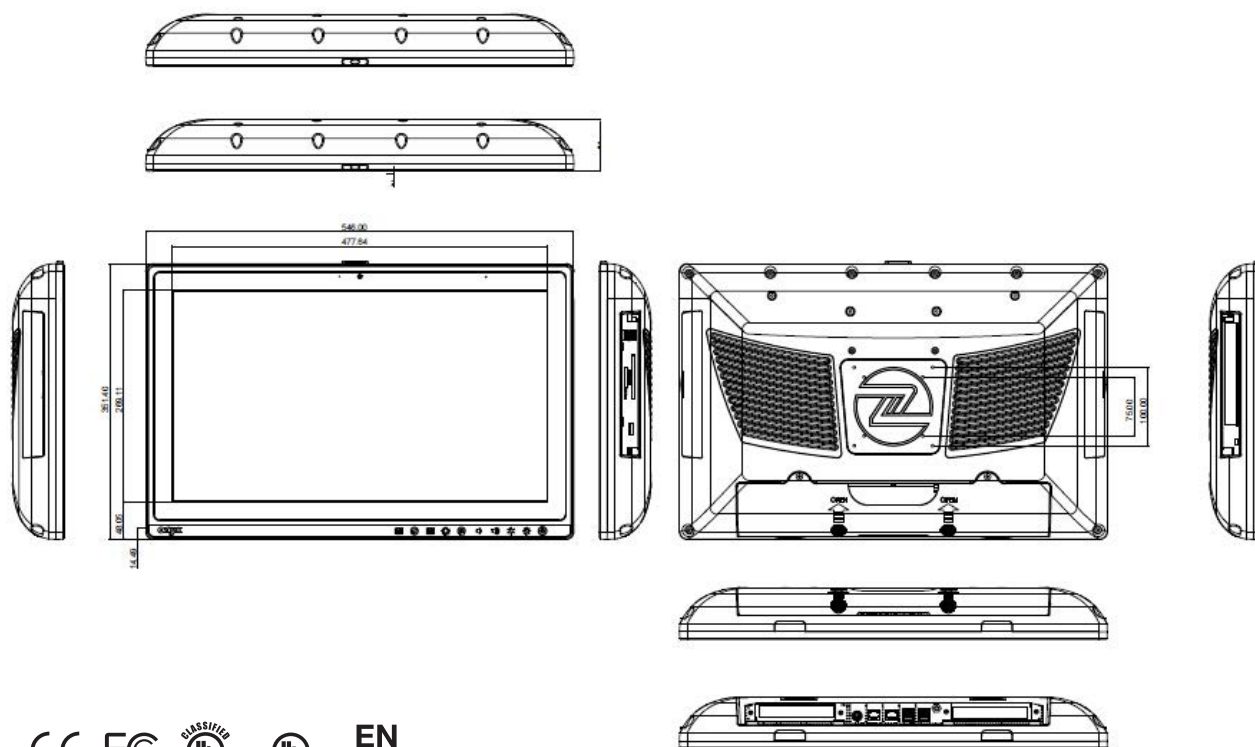

## Specifications

Main Specifications	
Processor	Intel® 6th Generation Core i7-6600U 3.4GHz Dual Core
System Memory	DDR4 SODIMM up to 32GB
Expansion	PCI Express[x4] x 1, PCI Express[x1] , PCI x1(optional)
Storage Disk Drive	2.5" SATA Hard Disk Drive/SSD x 1 Slim DVD-RW Drive x 1(optional) M.2 SSD x 1
Security	Trusted Platform Module, Smart Card reader(optional), RFID(optional)
Wireless Communication	802.11a/b/g/n/ac(optional), Bluetooth 4.0 (optional)
Speaker	5W x 2
Function Key	Speaker Volume Up/Down, LCD Brightness Up/Down, LCD On/Off, Touch Screen On/Off, DICOM Mode(optional), Reading Light On/Off
Power Requirement	DC12~24V, 22Wh back up battery(optional)
OS Support	Windows® 7, Windows® 8.1, Windows® 10, Linux®
Display	
Size	22" LCD
Resolution	1920 x 1080
Luminance	250 nits
View Angle	178°(H)/178°(V)
Contrast Ratio	3000:1
Back Light Life Time	30,000 hours
Touch Screen	Capacitive multi-touch/5-wire resistive
I/O	
USB	USB 3.0 x 4, USB 3.1 x 2(side I/O) Isolated USB 2.0 (optional)
Serial Port	Isolated RS-232 x 2(optional)
Ethernet	Isolated gigabit LAN x 2
Video Out	Display port x 2 (optional)
Mechanical and Environmental	
Power Consumption	Full loading: 55 Watts
Operating Temperature	0°C ~ 40°C(32°F ~ 104°F)
Storage Temperature	-20°C ~ 60°C(-4°F ~ 140°F)
Mounting	VESA 75/100 mm
Degree of Protection	IP65 in the front, IPX1
Net Weight	8kg (17.6lb)
Package Dimension (W x D x H)	750 x 220 x 490mm
Certifications	CE, FCC Class B Passed 18,cULus Mark/UL+VTC Report+ISO 14971(CAN/CSA-C22.2NOo.60601-1-08; ANSI/AAMI ES60601-1:2005, EC 60601-1-1:2005, EN 60601-1:2006 ISO 14971)

### Dimension / Unit: mm