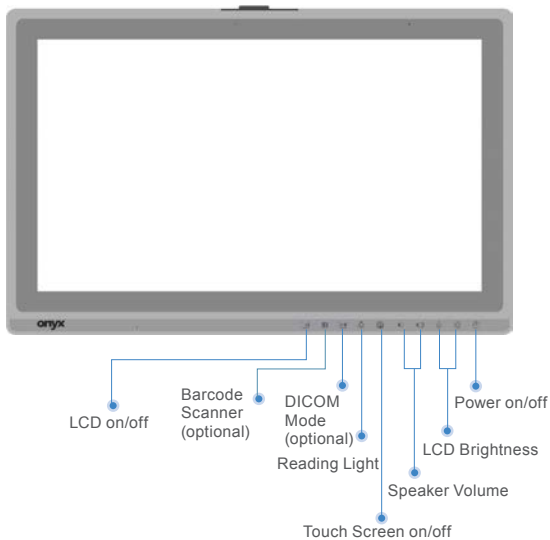

## Smart View Medical Station

# ZEUS-228

22" Fanless Smart View 6th Generation Core i7  
Multi-Touch Medical Station

## Features

- Intel® 6th Generation Core™ i7-6600U 3.4GHz Dual Core Processor
- 22" 250nits full HD high contrast MVA LCD
- Support DDR4 SODIMM up to 32GB
- Capacitive multi-touch screen/5 wire resistive touch screen
- Easy cleaning flat screen
- 10 programmable smart function keys with dual colours LED status indication
- LAN /USB (optional)/COM(optional) medical isolation
- Super speed 10Gb/s USB 3.1 Port
- PCI Express[x4] x 1, PCI Express[x1] , PCI x1(optional)
- Trusted platform module/smart card reader(optional)/RFID reader(optional)
- Remote management: Intel active management technology
- +12V to +24V wide range DC input
- 22Wh backup battery (optional)

## 22" Fanless Smart View 6th Generation Core i7 Multi-Touch Medical Station