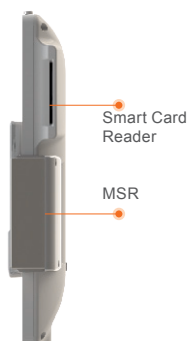

ONYX-BE381

18.5" Bedside Infotainment Touch Monitor

Features

- HD video quality with HDMI input
- 18.5" wide color TFT LCD touch monitor light weight
- PCT Touch for supporting multi-touch
- USB interface to host computer
- Light weight at 3.2kg
- Wire remote control w/ handset function
- VOIP Phone, web camera, high quality speakers, MSR
- Smart card reader/MSR
- Reading light
- Alarm LED controlled through USB
- Extension features: RFID, smart card reader, barcode scanner
- EN60601-1/UL 60601-1

Specifications

Main Specifications

Size	18.5" (16:9) Colour TFT LCD
Resolution	1366 x 768
Max. Colours	16.7M
Luminance	300 nits
View Angle	170(H)/160(U)
Contrast Ratio	1000:1
MTBF	30,000 Hours
Touch Screen	Projected capacitive touch/5-wire resistive touch

I/O

Front USB	2 x External USB2.0 on bottom I/O
Rear USB	2 x Rear USB2.0 for connecting host computer
Video in	HDMI / VGA x 1
Front Audio	Speaker out x 1 and microphone-in x1
Rear Audio	Audio-in x 1 and microphone-in x1
Speaker	2 x 3W high quality speakers
Extension	1D / 2D barcode scanner VOIP phone w/ wire remote control Web camera MSR RFID Smart card reader