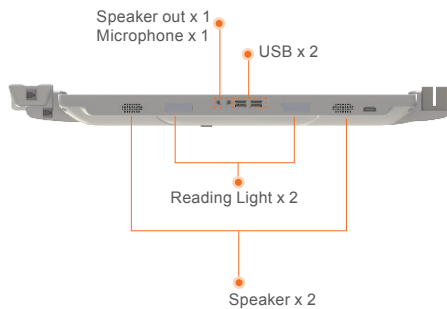

ONYX-BE381

18.5" Bedside Infotainment Touch Monitor

Features

- HD video quality with HDMI input
- 18.5" wide color TFT LCD touch monitor light weight
- PCT Touch for supporting multi-touch
- USB interface to host computer
- Light weight at 3.2kg
- Wire remote control w/ handset function
- VOIP Phone, web camera, high quality speakers, MSR
- Smart card reader/MSR
- Reading light
- Alarm LED controlled through USB
- Extension features: RFID, smart card reader, barcode scanner
- EN60601-1/UL 60601-1

Specifications

Main Specifications

Size	18.5" (16:9) Colour TFT LCD
Resolution	1366 x 768
Max. Colours	16.7M
Luminance	300 nits
View Angle	170(H)/160(U)
Contrast Ratio	1000:1
MTBF	30,000 Hours
Touch Screen	Projected capacitive touch/5-wire resistive touch

I/O

Front USB	2 x External USB2.0 on bottom I/O
Rear USB	2 x Rear USB2.0 for connecting host computer
Video in	HDMI / VGA x 1
Front Audio	Speaker out x 1 and microphone-in x1
Rear Audio	Audio-in x 1 and microphone-in x1
Speaker	2 x 3W high quality speakers
Extension	1D / 2D barcode scanner VOIP phone w/ wire remote control Web camera MSR RFID Smart card reader

18.5" Bedside Infotainment Touch Monitor

Dimension / Unit: mm

Ordering Information

- » **ONYX-BE381DT-A1-1010**
18.5" Infotainment Touch Monitor, HDMI Input, Resistive Touch, Reading Light, Web Camera, Smart Card Reader
- » **ONYX-BE381DT-A2-1010**
18.5" Infotainment Touch Monitor, HDMI Input, PCT, Reading Light, Web Camera, Smart Card Reader
- » **ONYX-BE381DT-F1-1010**
18.5" Infotainment Touch Monitor, HDMI Input, Reading Light, Resistive Touch, Web Camera, Smart Card Reader, RFID
- » **ONYX-BE381DT-F2-1010**
18.5" Infotainment Touch Monitor, HDMI Input, PCT, Reading Light, Web Camera, Smart Card Reader, RFID