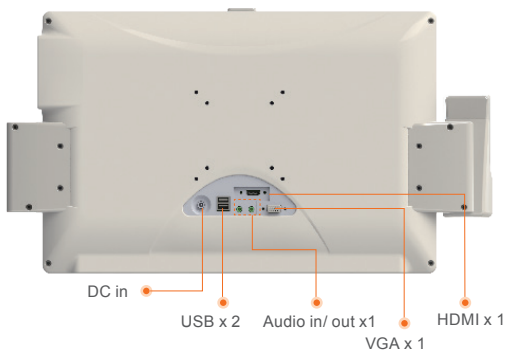

ONYX-BE381

18.5" Bedside Infotainment Touch Monitor

Features

- HD video quality with HDMI input
- 18.5" wide color TFT LCD touch monitor light weight
- PCT Touch for supporting multi-touch
- USB interface to host computer
- Light weight at 3.2kg
- Wire remote control w/ handset function
- VOIP Phone, web camera, high quality speakers, MSR
- Smart card reader/MSR
- Reading light
- Alarm LED controlled through USB
- Extension features: RFID, smart card reader, barcode scanner
- EN60601-1/UL 60601-1

Specifications

Main Specifications

Size	18.5" (16:9) Colour TFT LCD
Resolution	1366 x 768
Max. Colours	16.7M
Luminance	300 nits
View Angle	170(H)/160(U)
Contrast Ratio	1000:1
MTBF	30,000 Hours
Touch Screen	Projected capacitive touch/5-wire resistive touch

I/O

Front USB	2 x External USB2.0 on bottom I/O
Rear USB	2 x Rear USB2.0 for connecting host computer
Video in	HDMI / VGA x 1
Front Audio	Speaker out x 1 and microphone-in x1
Rear Audio	Audio-in x 1 and microphone-in x1
Speaker	2 x 3W high quality speakers
Extension	1D / 2D barcode scanner VOIP phone w/ wire remote control Web camera MSR RFID Smart card reader

Mechanical and Environmental

Power Consumption	Full Loading: 18Watts
Infection Control	Anti-Bacteria (optional)
Power Requirement	DC 12V ~24V
Operating Temperature	0°C ~ 40°C(32°F ~ 104°F)
Storage Temperature	-20°C ~ 60°C(-4°F ~ 140°F)
Mounting	VESA 75/100 mm
Degree of Protection	Front Panel: IP65; Whole Unit: IPX1
Net Weight	3.2kg (7.05lb) (w/packing)
Gross weight	6.8kg (14.99lb) (w/packing)
Package Dimension (W x D x H)	721 x 224 x 464 mm
EMC	CE/ FCC Class B, UL60601-1, EN60601-1