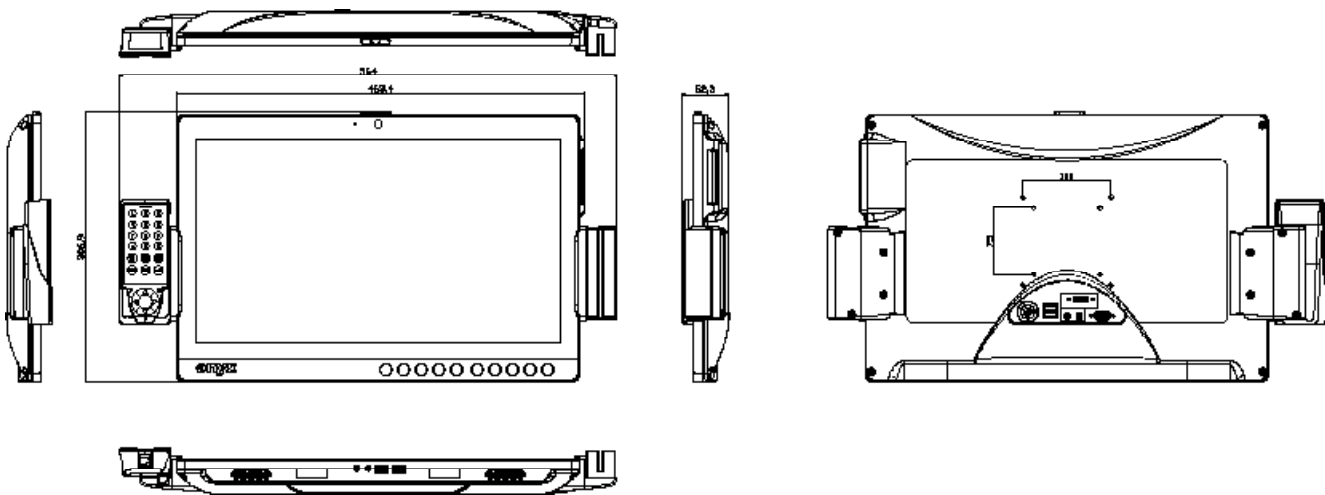

Specifications

Main Specifications

Size	18.5" (16:9) Colour TFT LCD
Resolution	1366 x 768
Max. Colours	16.7M
Luminance	300 nits
View Angle	170(H)/160(U)
Contrast Ratio	1000:1
MTBF	30,000 Hours
Touch Screen	Projected capacitive touch/5-wire resistive touch

I/O

Front USB	2 x External USB2.0 on bottom I/O
Rear USB	2 x Rear USB2.0 for connecting host computer
Video in	HDMI / VGA x 1
Front Audio	Speaker out x 1 and microphone-in x1
Rear Audio	Audio-in x 1 and microphone-in x1
Speaker	2 x 3W high quality speakers
Extension	1D / 2D barcode scanner VOIP phone w/ wire remote control Web camera MSR RFID Smart card reader

Mechanical and Environmental

Power Consumption	Full Loading: 18Watts
Infection Control	Anti-Bacteria (optional)
Power Requirement	DC 12V ~24V
Operating Temperature	0°C ~ 40°C(32°F ~ 104°F)
Storage Temperature	-20°C ~ 60°C(-4°F ~ 140°F)
Mounting	VESA 75/100 mm
Degree of Protection	Front Panel: IP65; Whole Unit: IPX1
Net Weight	3.2kg (7.05lb) (w/packing)
Gross weight	6.8kg (14.99lb) (w/packing)
Package Dimension (W x D x H)	721 x 224 x 464 mm
EMC	CE/ FCC Class B, UL60601-1, EN60601-1

18.5" Bedside Infotainment Touch Monitor

Dimension / Unit: mm

Ordering Information

- » **ONYX-BE381DT-A1-1010**
18.5" Infotainment Touch Monitor, HDMI Input, Resistive Touch, Reading Light, Web Camera, Smart Card Reader
- » **ONYX-BE381DT-A2-1010**
18.5" Infotainment Touch Monitor, HDMI Input, PCT, Reading Light, Web Camera, Smart Card Reader
- » **ONYX-BE381DT-F1-1010**
18.5" Infotainment Touch Monitor, HDMI Input, Reading Light, Resistive Touch, Web Camera, Smart Card Reader, RFID
- » **ONYX-BE381DT-F2-1010**
18.5" Infotainment Touch Monitor, HDMI Input, PCT, Reading Light, Web Camera, Smart Card Reader, RFID