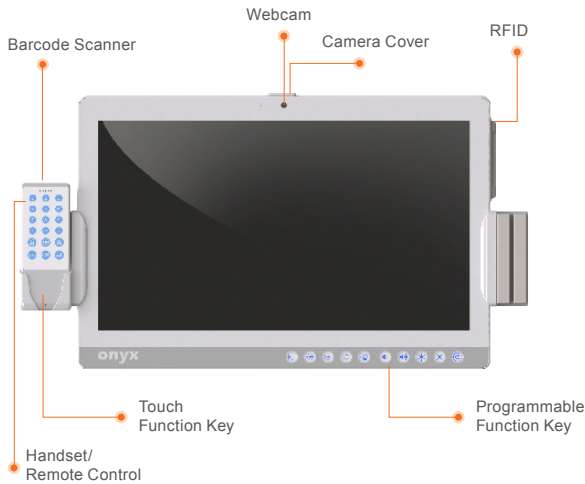

ONYX-BE381

18.5" Bedside Infotainment Touch Monitor

Features

- HD video quality with HDMI input
- 18.5" wide color TFT LCD touch monitor light weight
- PCT Touch for supporting multi-touch
- USB interface to host computer
- Light weight at 3.2kg
- Wire remote control w/ handset function
- VOIP Phone, web camera, high quality speakers, MSR
- Smart card reader/MSR
- Reading light
- Alarm LED controlled through USB
- Extension features: RFID, smart card reader, barcode scanner
- EN60601-1/UL 60601-1

Specifications

Main Specifications

Size	18.5" (16:9) Colour TFT LCD
Resolution	1366 x 768
Max. Colours	16.7M
Luminance	300 nits
View Angle	170(H)/160(U)
Contrast Ratio	1000:1
MTBF	30,000 Hours
Touch Screen	Projected capacitive touch/5-wire resistive touch

I/O

Front USB	2 x External USB2.0 on bottom I/O
Rear USB	2 x Rear USB2.0 for connecting host computer
Video in	HDMI / VGA x 1
Front Audio	Speaker out x 1 and microphone-in x1
Rear Audio	Audio-in x 1 and microphone-in x1
Speaker	2 x 3W high quality speakers
Extension	1D / 2D barcode scanner VOIP phone w/ wire remote control Web camera MSR RFID Smart card reader

18.5" Bedside Infotainment Touch Monitor

Dimension / Unit: mm

Ordering Information

- » **ONYX-BE381DT-A1-1010**
18.5" Infotainment Touch Monitor, HDMI Input, Resistive Touch, Reading Light, Web Camera, Smart Card Reader
- » **ONYX-BE381DT-A2-1010**
18.5" Infotainment Touch Monitor, HDMI Input, PCT, Reading Light, Web Camera, Smart Card Reader
- » **ONYX-BE381DT-F1-1010**
18.5" Infotainment Touch Monitor, HDMI Input, Reading Light, Resistive Touch, Web Camera, Smart Card Reader, RFID
- » **ONYX-BE381DT-F2-1010**
18.5" Infotainment Touch Monitor, HDMI Input, PCT, Reading Light, Web Camera, Smart Card Reader, RFID