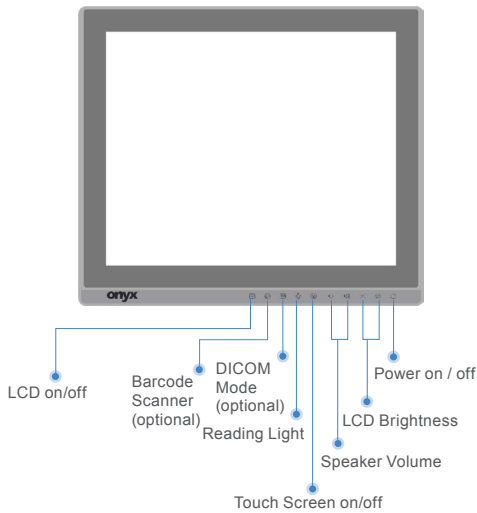

# ZEUS-198

19" Fanless Smart View 6th Generation Core i7  
Multi-Touch Medical Station

## Features

- Intel® 6th Generation Core i7-6600U 3.4GHz Dual Core Processor
- 19" 250-nit SXGA LCD
- Supports DDR4 SODIMM up to 32GB
- Capacitive Multi-Touch Screen / 5 Wire Resistive Touch Screen
- Easy Cleaning Flat Screen
- 10 Programmable Smart Function Keys with Dual Colors LED Status Indication
- LAN/USB(optional)/COM(optional) Medical Isolation
- Super Speed 10Gb/s USB 3.1 Port
- PCI Express[x4] x 1, PCI Express[x1] , PCI x1(optional)
- Trusted Platform Module / Smart Card Reader(optional) / RFID Reader (optional)
- Remote Management: Intel Active Management Technology
- +12V to +24V wide range DC input
- 22Wh Backup Battery(optional)

### Display

Size	19" LCD
Resolution	1280x1024
Luminance	250 nits
View Angle	170°(H)/160°(V)
Contrast Ratio	1000:1
Back Light Life Time	30,000 Hours
Touch Screen	Capacitive Multi-Touch/5-Wire Resistive

### I/O

USB	USB 3.0 x 4, USB 3.1 x 2(in side I/O), Isolated USB 2.0 x1(optional)
Serial Port	Isolated RS-232 x 2(optional)
Ethernet	Isolated Gigabit LAN x 2
Audio	Mic(optional)/ Line out(optional)
Video Out	Display Port x 2(optional)