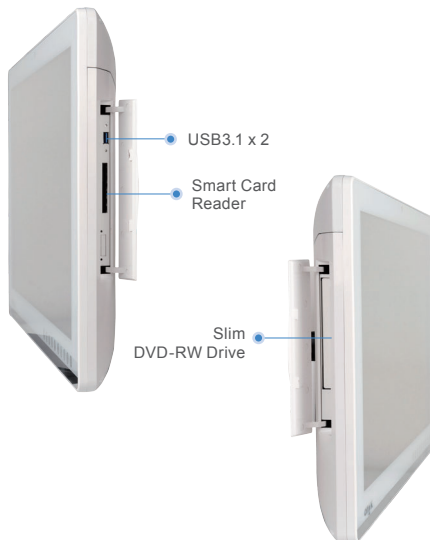

# ZEUS-198

19" Fanless Smart View 6th Generation Core i7  
Multi-Touch Medical Station

## Features

- Intel® 6th Generation Core i7-6600U 3.4GHz Dual Core Processor
- 19" 250-nit SXGA LCD
- Supports DDR4 SODIMM up to 32GB
- Capacitive Multi-Touch Screen / 5 Wire Resistive Touch Screen
- Easy Cleaning Flat Screen
- 10 Programmable Smart Function Keys with Dual Colors LED Status Indication
- LAN/USB(optional)/COM(optional) Medical Isolation
- Super Speed 10Gb/s USB 3.1 Port
- PCI Express[x4] x 1, PCI Express[x1] , PCI x1(optional)
- Trusted Platform Module / Smart Card Reader(optional) / RFID Reader (optional)
- Remote Management: Intel Active Management Technology
- +12V to +24V wide range DC input
- 22Wh Backup Battery(optional)

### Display

Size	19" LCD
Resolution	1280x1024
Luminance	250 nits
View Angle	170°(H)/160°(V)
Contrast Ratio	1000:1
Back Light Life Time	30,000 Hours
Touch Screen	Capacitive Multi-Touch/5-Wire Resistive

### I/O

USB	USB 3.0 x 4, USB 3.1 x 2(in side I/O), Isolated USB 2.0 x1(optional)
Serial Port	Isolated RS-232 x 2(optional)
Ethernet	Isolated Gigabit LAN x 2
Audio	Mic(optional)/ Line out(optional)
Video Out	Display Port x 2(optional)