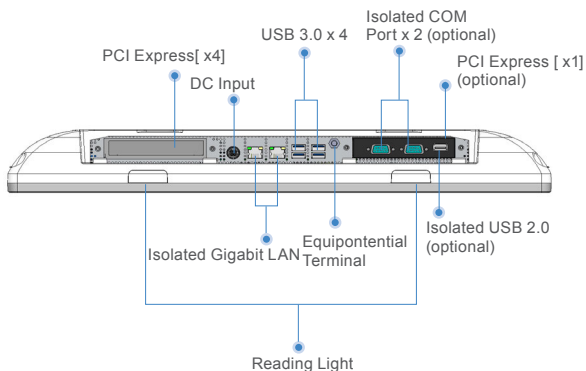

## Features

- Intel® 6th Generation Core i7-6600U 3.4GHz Dual Core Processor
- 19" 250-nit SXGA LCD
- Supports DDR4 SODIMM up to 32GB
- Capacitive Multi-Touch Screen / 5 Wire Resistive Touch Screen
- Easy Cleaning Flat Screen
- 10 Programmable Smart Function Keys with Dual Colors LED Status Indication
- LAN/USB(optional)/COM(optional) Medical Isolation
- Super Speed 10Gb/s USB 3.1 Port
- PCI Express[x4] x 1, PCI Express[x1] , PCI x1(optional)
- Trusted Platform Module / Smart Card Reader(optional) / RFID Reader (optional)
- Remote Management: Intel Active Management Technology
- +12V to +24V wide range DC input
- 22Wh Backup Battery(optional)

### Display

Size	19" LCD
Resolution	1280x1024
Luminance	250 nits
View Angle	170°(H)/160°(V)
Contrast Ratio	1000:1
Back Light Life Time	30,000 Hours
Touch Screen	Capacitive Multi-Touch/5-Wire Resistive

### I/O

USB	USB 3.0 x 4, USB 3.1 x 2(in side I/O), Isolated USB 2.0 x1(optional)
Serial Port	Isolated RS-232 x 2(optional)
Ethernet	Isolated Gigabit LAN x 2
Audio	Mic(optional)/ Line out(optional)
Video Out	Display Port x 2(optional)