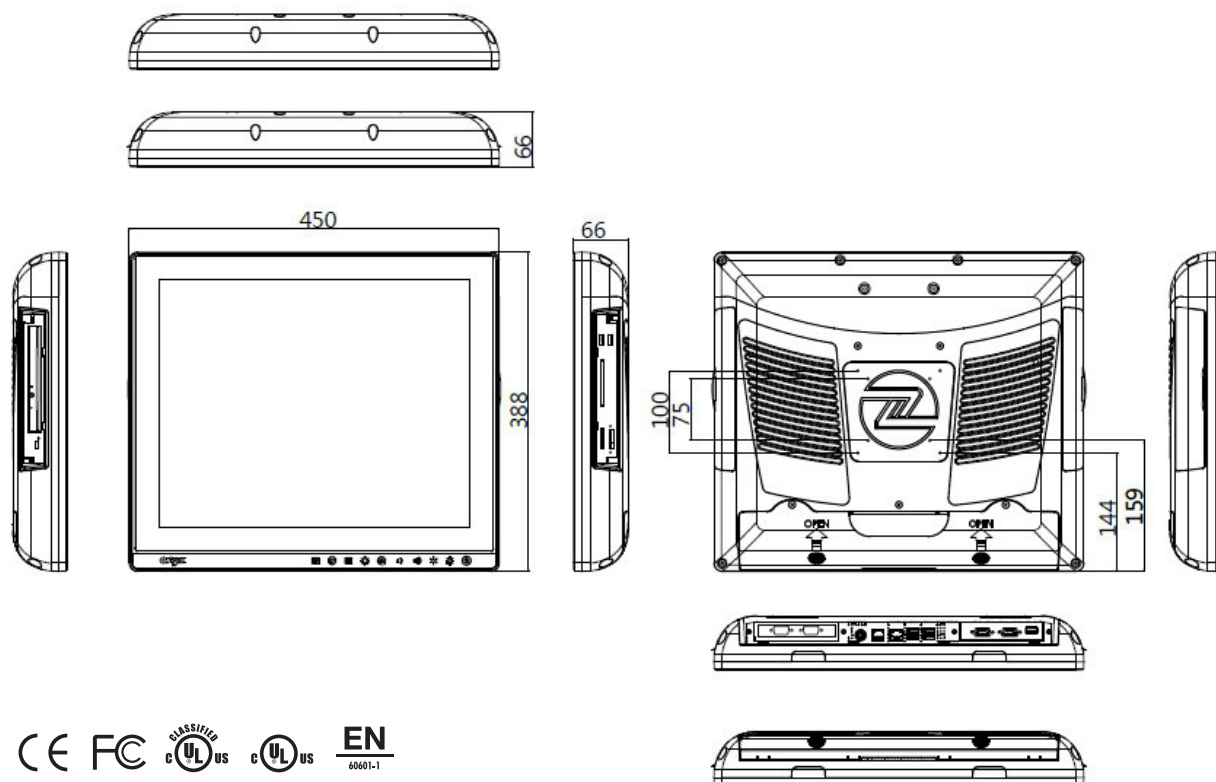

### Display

Size	19" LCD
Resolution	1280x1024
Luminance	250 nits
View Angle	170°(H)/160°(V)
Contrast Ratio	1000:1
Back Light Life Time	30,000 Hours
Touch Screen	Capacitive Multi-Touch/5-Wire Resistive

### I/O

USB	USB 3.0 x 4, USB 3.1 x 2(in side I/O), Isolated USB 2.0 x1(optional)
Serial Port	Isolated RS-232 x 2(optional)
Ethernet	Isolated Gigabit LAN x 2
Audio	Mic(optional)/ Line out(optional)
Video Out	Display Port x 2(optional)

### Mechanical and Environmental

Power Consumption	Full Loading: 55 Watts
Operating Temperature	0°C ~ 40°C(32°F ~ 104°F)
Storage Temperature	-20°C ~ 60°C(-4°F ~ 140°F)
Mounting	VESA 75/100 mm
Degree of Protection	IP65 in the front, IPX1
Net Weight	7kg (15.43lb)
Package Dimension (W x D x H)	640 x 220 x 520mm
Certifications	CE, FCC Class B Passed 18, cULus Mark/UL+VTC Report+ISO 14971(CAN/CSA-C22.2NOo.60601-1-08; ANSI/AAMI ES60601-1:2005, EC 60601-1-1:2005, EN 60601-1:2006 ISO 14971)

### Dimension / Unit: mm